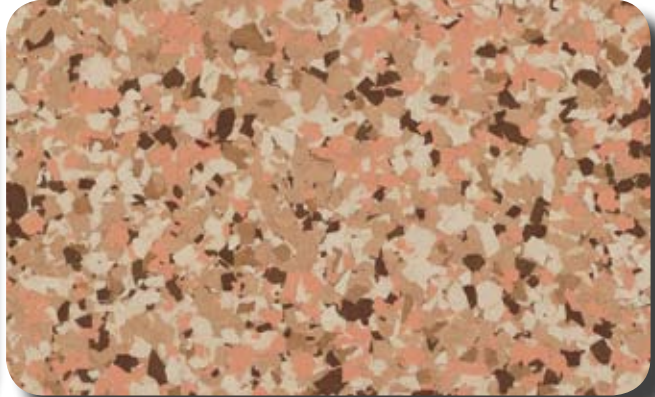

# GRANITEX COLOR CHIPS

## S-8420 Decorative Color Chip Blends

Super-Krete® Products offers 12 different Granitex chip blends in 1/8 inch, 1/4 inch and 5/8 inch chips.

*Cafe Mocha*

S-8421

*Desert Butte*

S-8422

*Dolphin*

S-8423

*Fire Brick*

S-8424

*Ash Wood*

S-8425

*Maxine's Blend*

S-8426

Marble

S-8427

White Granite

S-8432