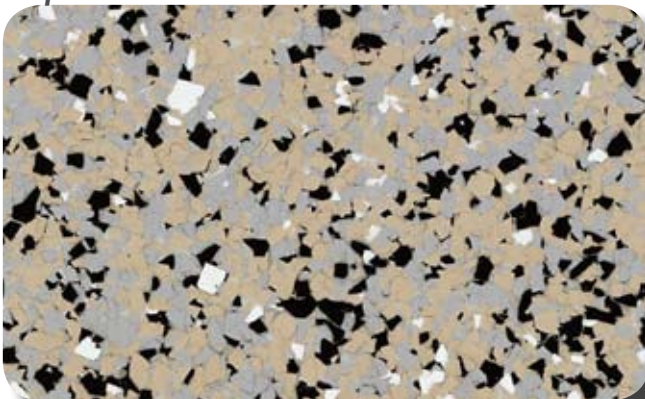

# GRANITEX COLOR CHIPS

## S-8420 Decorative Color Chip Blends

Super-Krete® Products offers 12 different Granitex chip blends in 1/8 inch, 1/4 inch and 5/8 inch chips.

*Cafe Mocha*

S-8421

*Desert Butte*

S-8422

*Dolphin*

S-8423

*Fire Brick*

S-8424

*Ash Wood*

S-8425

*Maxine's Blend*

S-8426

Marble

S-8427

White Granite

S-8432